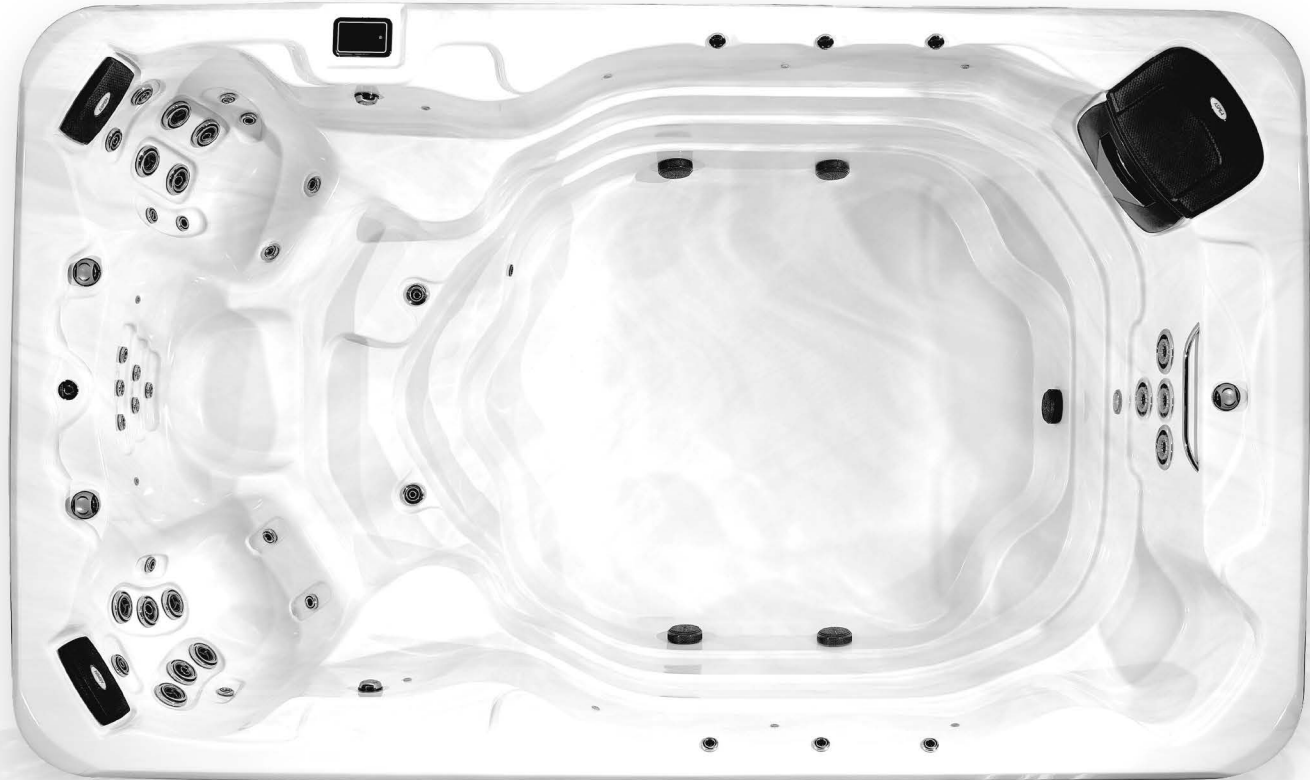

13' S.W.I.M. SPA

Amenities

- 2 Headrests
- 18" SS Exercise Bar
- 6 Roman Laminars
- Top Load Filter
- Swim Tether Mount

Features

- 2 Captain's Chairs
- 1 Rowing / Bench Seat
- 1 Recovery Seat
- Swim Lane 100" x 83"

Dimensions

- 154" x 94.5" x 54"
- Max Depth: 52"
- Max Spa Volume: 1625 gal
- Dry Weight: 1625 lb.
- Filled Weight: 15175 lb.

SERIES OVERVIEW

ES EXTREME

- 35 Total Jets
 - 4 110 GPM Swim-Power Turbo Jets
 - 31 Hydrotherapy Jets
- 3 Total Pumps
 - 2 Swim Pumps
 - 1 Therapy Pump
- Full Chromatherapy LED Lighting w/Swim Jets
- K.1000 Touchscreen Control

GS GREAT

- 33 Total Jets
 - 2 110 GPM Swim-Power Turbo Jets
 - 31 Hydrotherapy Jets
- 2 Total Pumps
 - 1 Swim Pump
 - 1 Therapy Pump
- Full Chromatherapy LED Lighting
- K.806 Digital Control

VS VALUE

- 23 Total Jets
 - 2 70 GPM Volcano Jets
 - 21 Hydrotherapy Jets
- 1 Total Pump
 - 1 Therapy Pump w/2 Power Diverters
- Mini Chromatherapy LED Lighting
- K.506 Digital Control