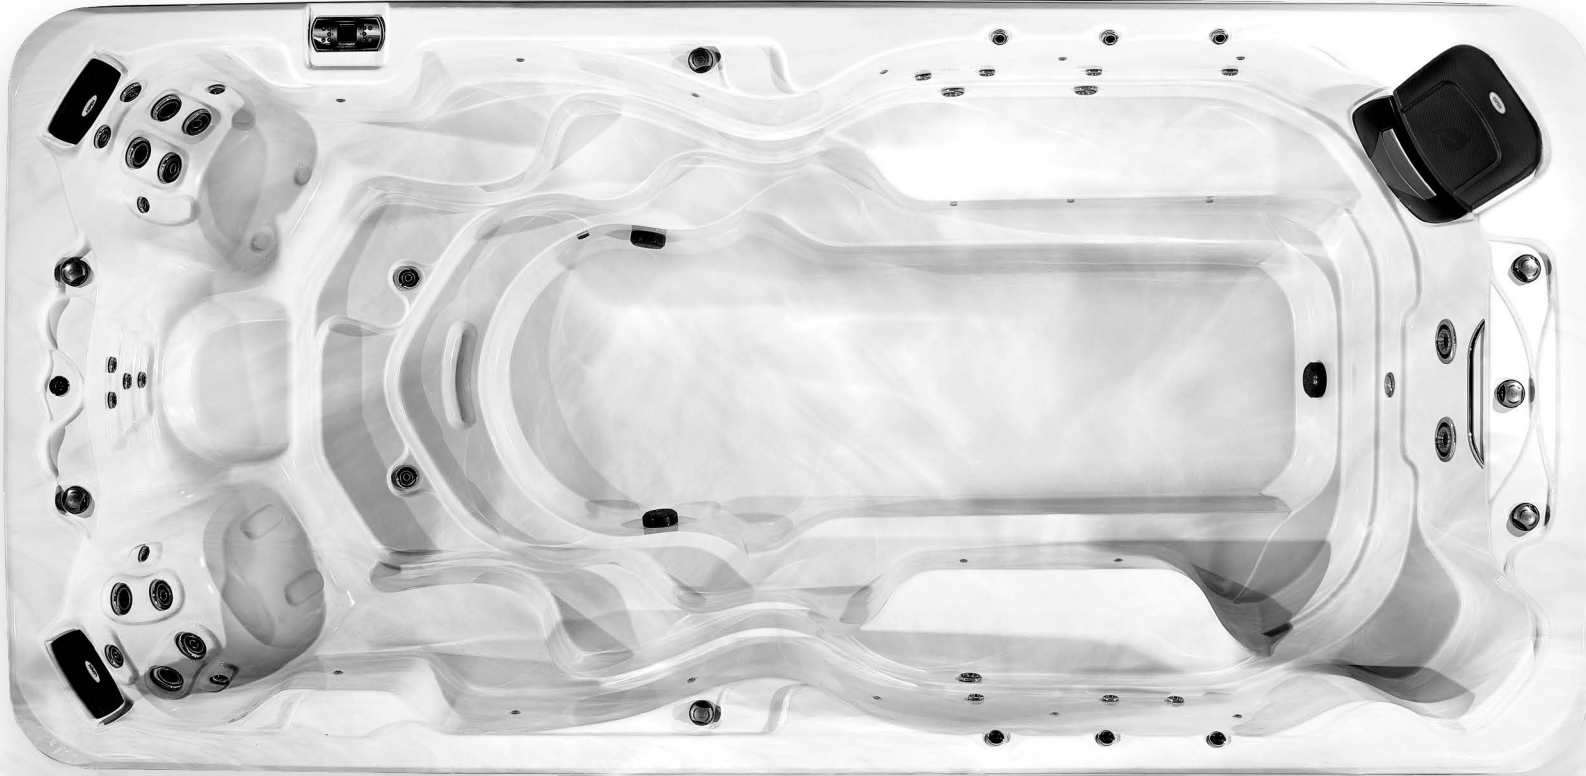

IMPECCABLE INNOVATION.

16' PARTY | S.W.I.M. SPA

Amenities

- 2 Headrests
- 18" SS Exercise Bar
- 6 Roman Laminars
- Top Load Filter
- Swim Tether Mount

Features

- 9 Total Seating Capacity
- 2 Captain's Chairs
- 1 Rowing / Bench Seat
- 1 Recovery Seat
- 5 Bench Seats
- Dual 3-Tier Steps
- Swim Lane 134" x 83"

Dimensions

- 190.5" x 94.5" x 54"
- Max Depth: 52"
- Max Spa Volume: 2000 gal
- Dry Weight: 2000 lb.
- Filled Weight: 18680 lb.

SERIES OVERVIEW

ES EXTREME

- 52 Total Jets
 - 2 110 GPM Swim-Power Turbo Jets
 - 50 Hydrotherapy Jets
- 3 Total Pumps
 - 1 Swim Pump
 - 2 Therapy Pumps
- Full Chromatherapy LED Lighting w/Swim Jets
- K.1000 Touchscreen Control

GS GREAT

- 33 Total Jets
 - 2 110 GPM Swim-Power Turbo Jets
 - 31 Hydrotherapy Jets
- 2 Total Pumps
 - 1 Swim Pump
 - 1 Therapy Pump
- Full Chromatherapy LED Lighting
- K.806 Digital Control

VS VALUE

- 23 Total Jets
 - 2 70 GPM Volcano Jets
 - 21 Hydrotherapy Jets
- 1 Total Pump
 - 1 Therapy Pump w/2 Power Diverters
- Mini Chromatherapy LED Lighting
- K.506 Digital Control