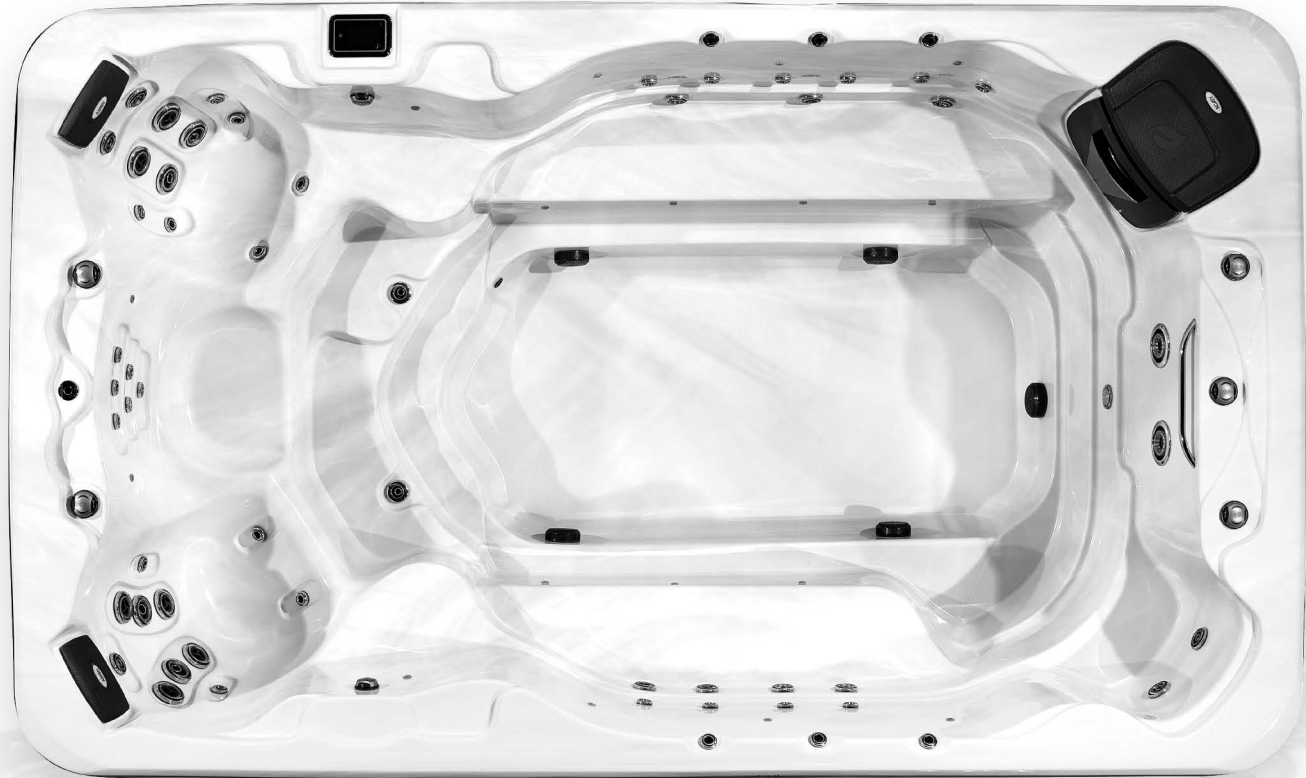

13' PARTY | S.W.I.M. SPA

Amenities

- 2 Headrests
- 18" SS Exercise Bar
- 6 Roman Laminars
- Top Load Filter
- Swim Tether Mount

Features

- 9 Total Seating Capacity
- 2 Captain's Chairs
- 1 Rowing / Bench Seat
- 5 Bench Seats
- 1 Recovery Seat
- Swim Lane 100" x 83"

Dimensions

- 154" x 94.5" x 54"
- Max Depth: 52"
- Max Spa Volume: 1625 gal
- Dry Weight: 1625 lb.
- Filled Weight: 15175 lb.

SERIES OVERVIEW

ES EXTREME

- 52 Total Jets
 - 2 110 GPM Swim-Power Turbo Jets
 - 50 Hydrotherapy Jets
- 3 Total Pumps
 - 1 Swim Pump
 - 2 Therapy Pumps
- Full Chromatherapy LED Lighting w/Swim Jets
- K.1000 Touchscreen Control

GS GREAT

- 33 Total Jets
 - 2 110 GPM Swim-Power Turbo Jets
 - 31 Hydrotherapy Jets
- 2 Total Pumps
 - 1 Swim Pump
 - 1 Therapy Pump
- Full Chromatherapy LED Lighting
- K.806 Digital Control

VS VALUE

- 23 Total Jets
 - 2 70 GPM Volcano Jets
 - 21 Hydrotherapy Jets
- 1 Total Pump
 - 1 Therapy Pump w/2 Power Diverters
- Mini Chromatherapy LED Lighting
- K.506 Digital Control